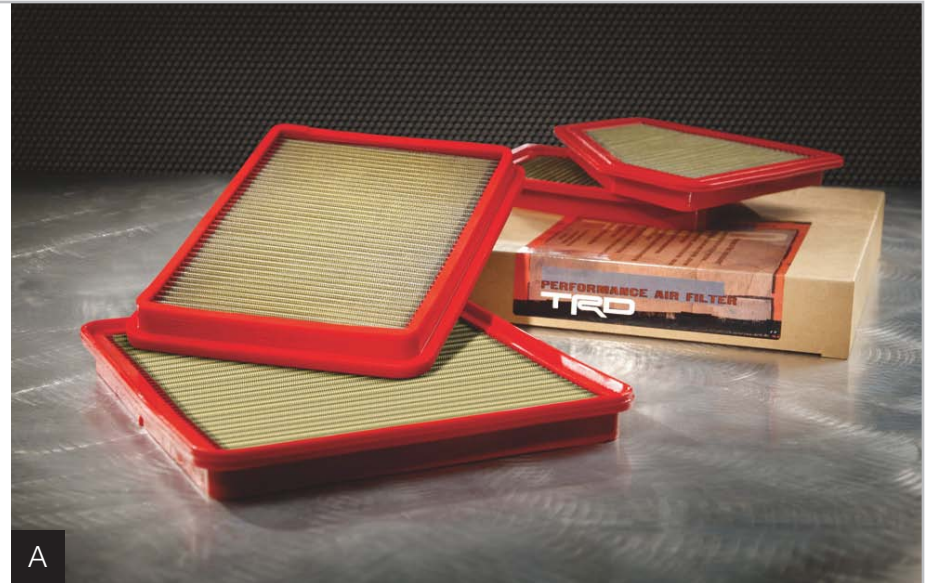

TRD Accessories

Raise your performance.

TRD Air Filter (A) You multi-task. Make sure your parts do too. This TRD air filter is designed to protect as it helps maintain the life of your engine.

- Unique oiled, four-ply cotton gauze in polyurethane body
- Enclosed in durable, epoxy-coated mesh and an elastomeric seal to help optimize a precise, leak-free fit
- Allows the maximum amount of air into the engine with the minimal amount of resistance

TRD Performance Oil Filter (B) Delivers exceptional filtration, lower flow restriction plus enhanced engine protection and durability.

- 100% synthetic fiber filtration medium designed to provide the highest possible dirt removal efficiency with lowest possible flow restriction

toyota.com/accessories